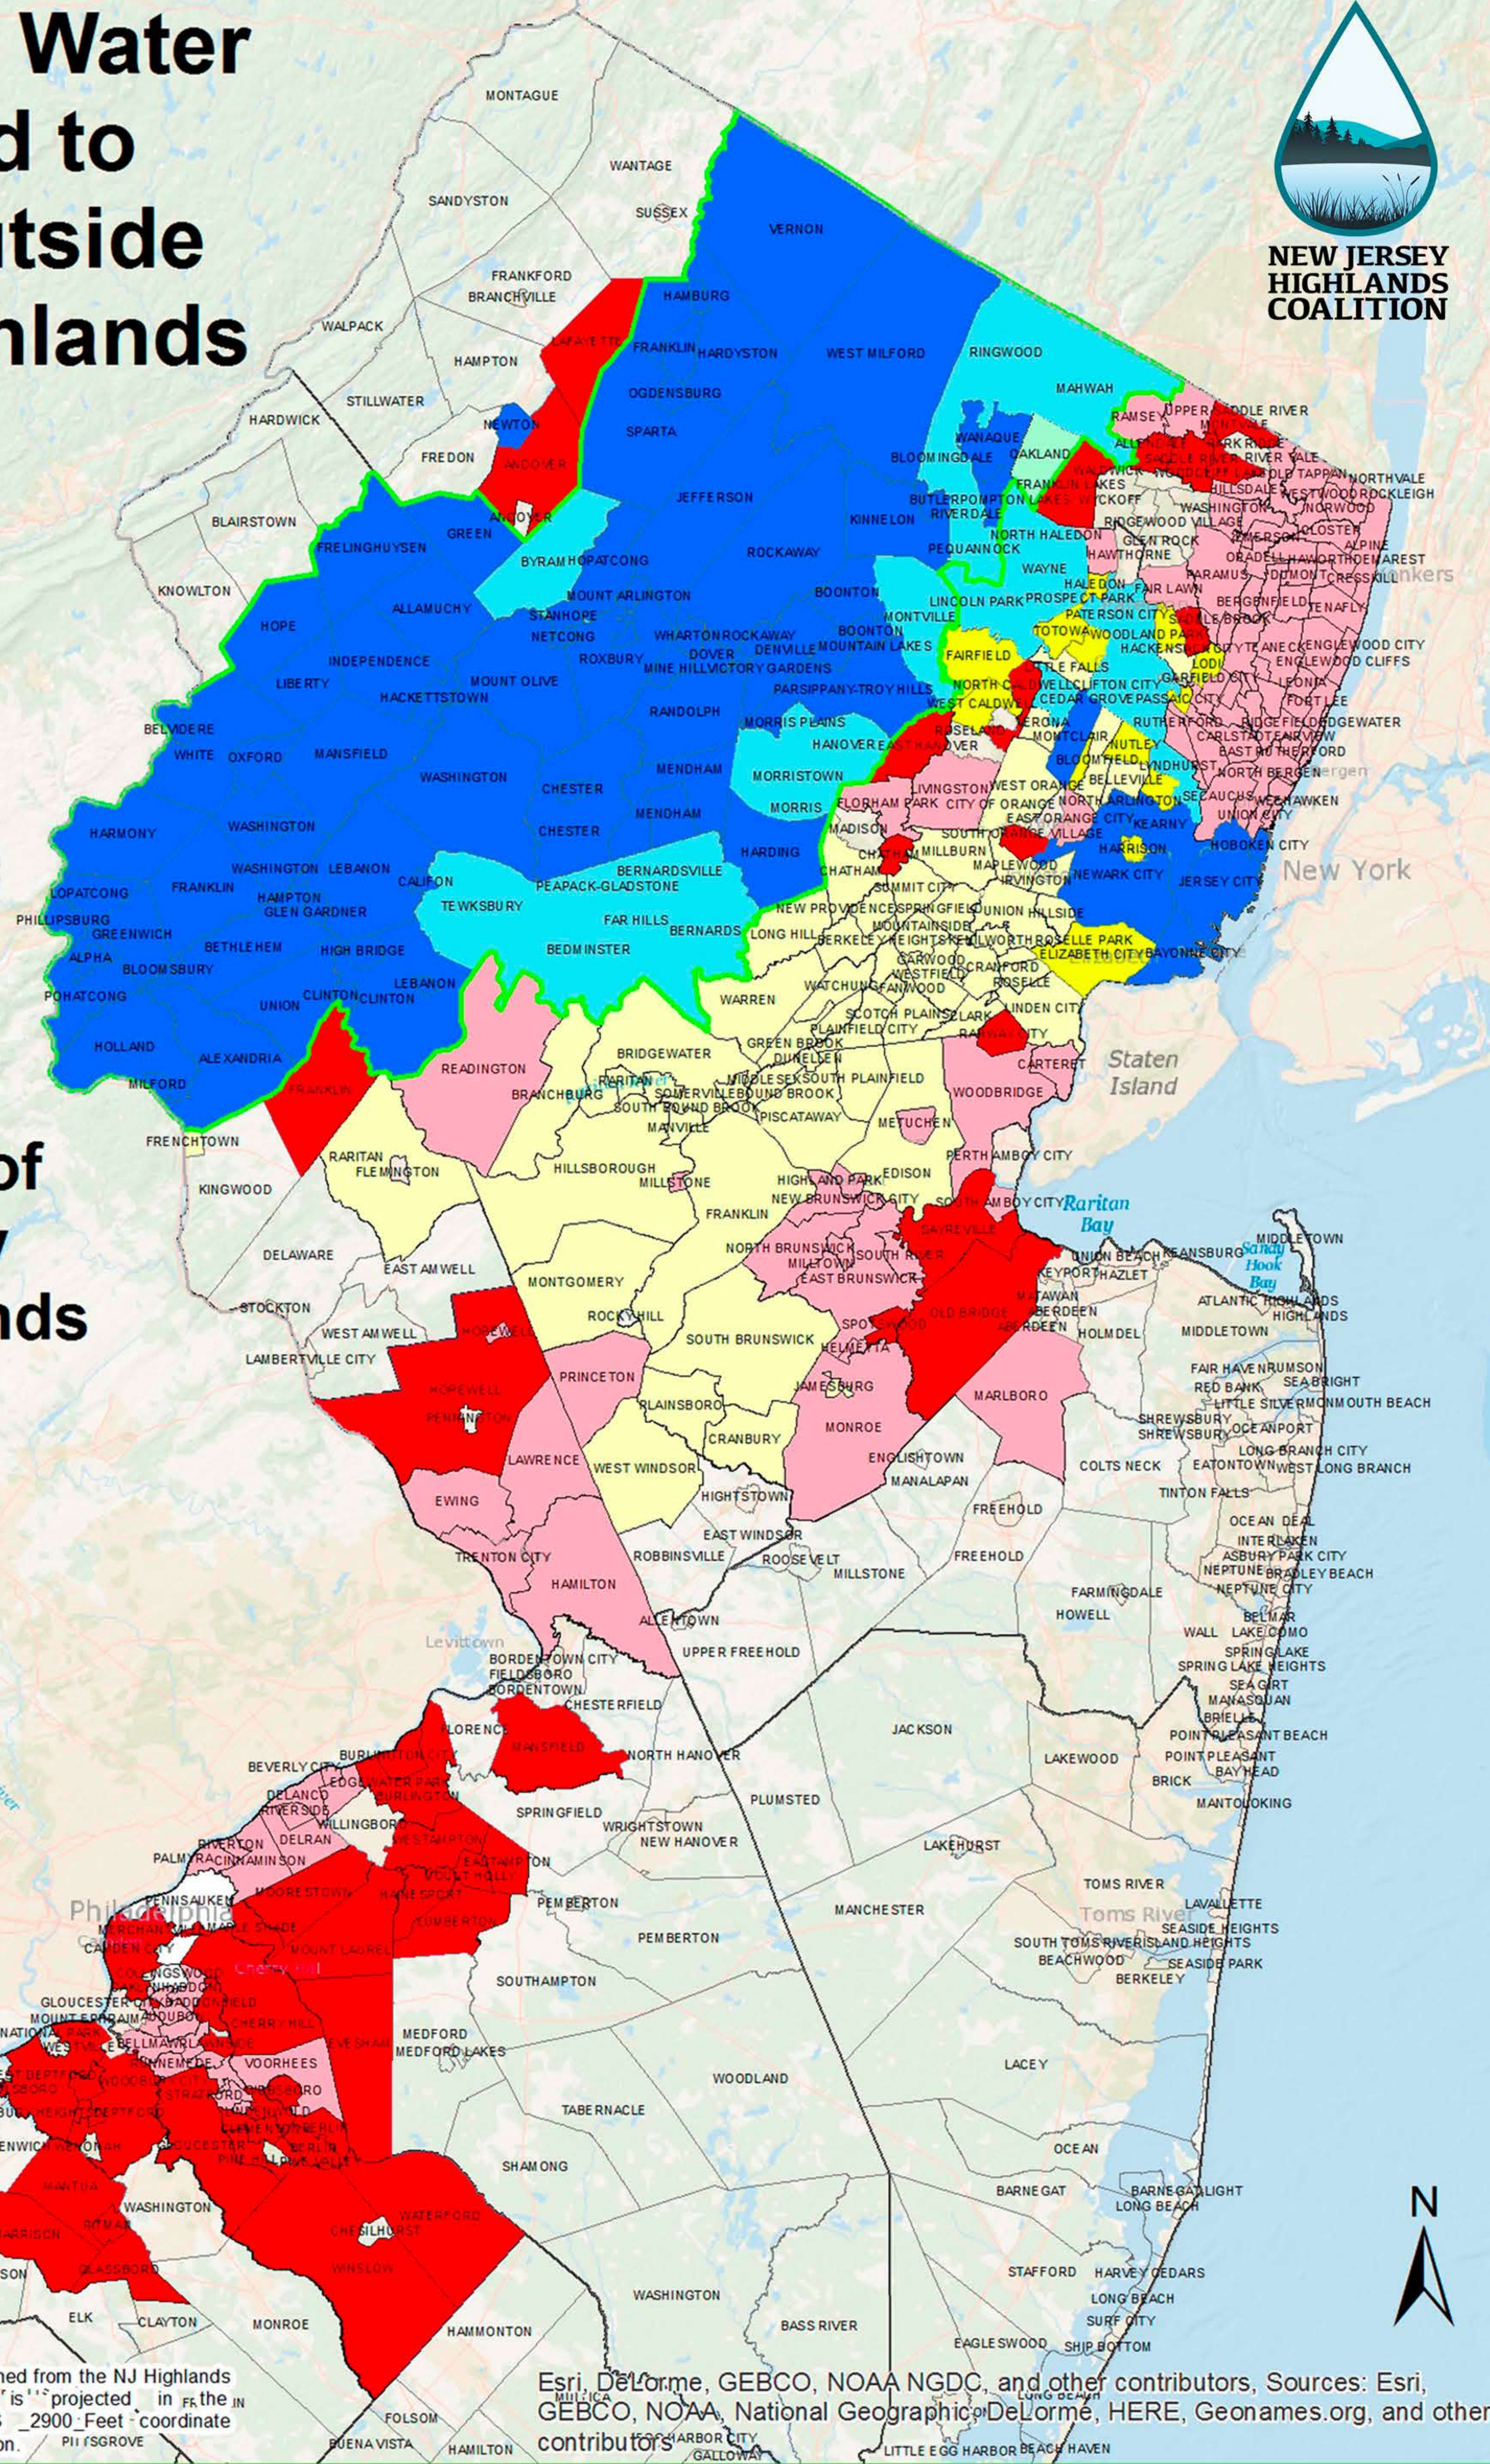

Highlands Water Supplied to Areas Outside of the Highlands

**NEW JERSEY
HIGHLANDS
COALITION**

Percentage of water supply from Highlands sources:

- NJ Highlands
- 0%
- >0% - 4%
- 5% - 24%
- 25% - 49%
- 50% - 74%
- 75% - 94%
- 95% - 100%

The data used to create this map was obtained from the NJ Highlands Council and NJDEP. The data is projected in the NAD_1983_StatePlane_New Jersey_FIPS_2900_Feet coordinate system. Created by the NJ Highlands Coalition.

Esri, DeLorme, GEBCO, NOAA NGDC, and other contributors, Sources: Esri, GEBCO, NOAA, National Geographic, DeLorme, HERE, Geonames.org, and other contributors