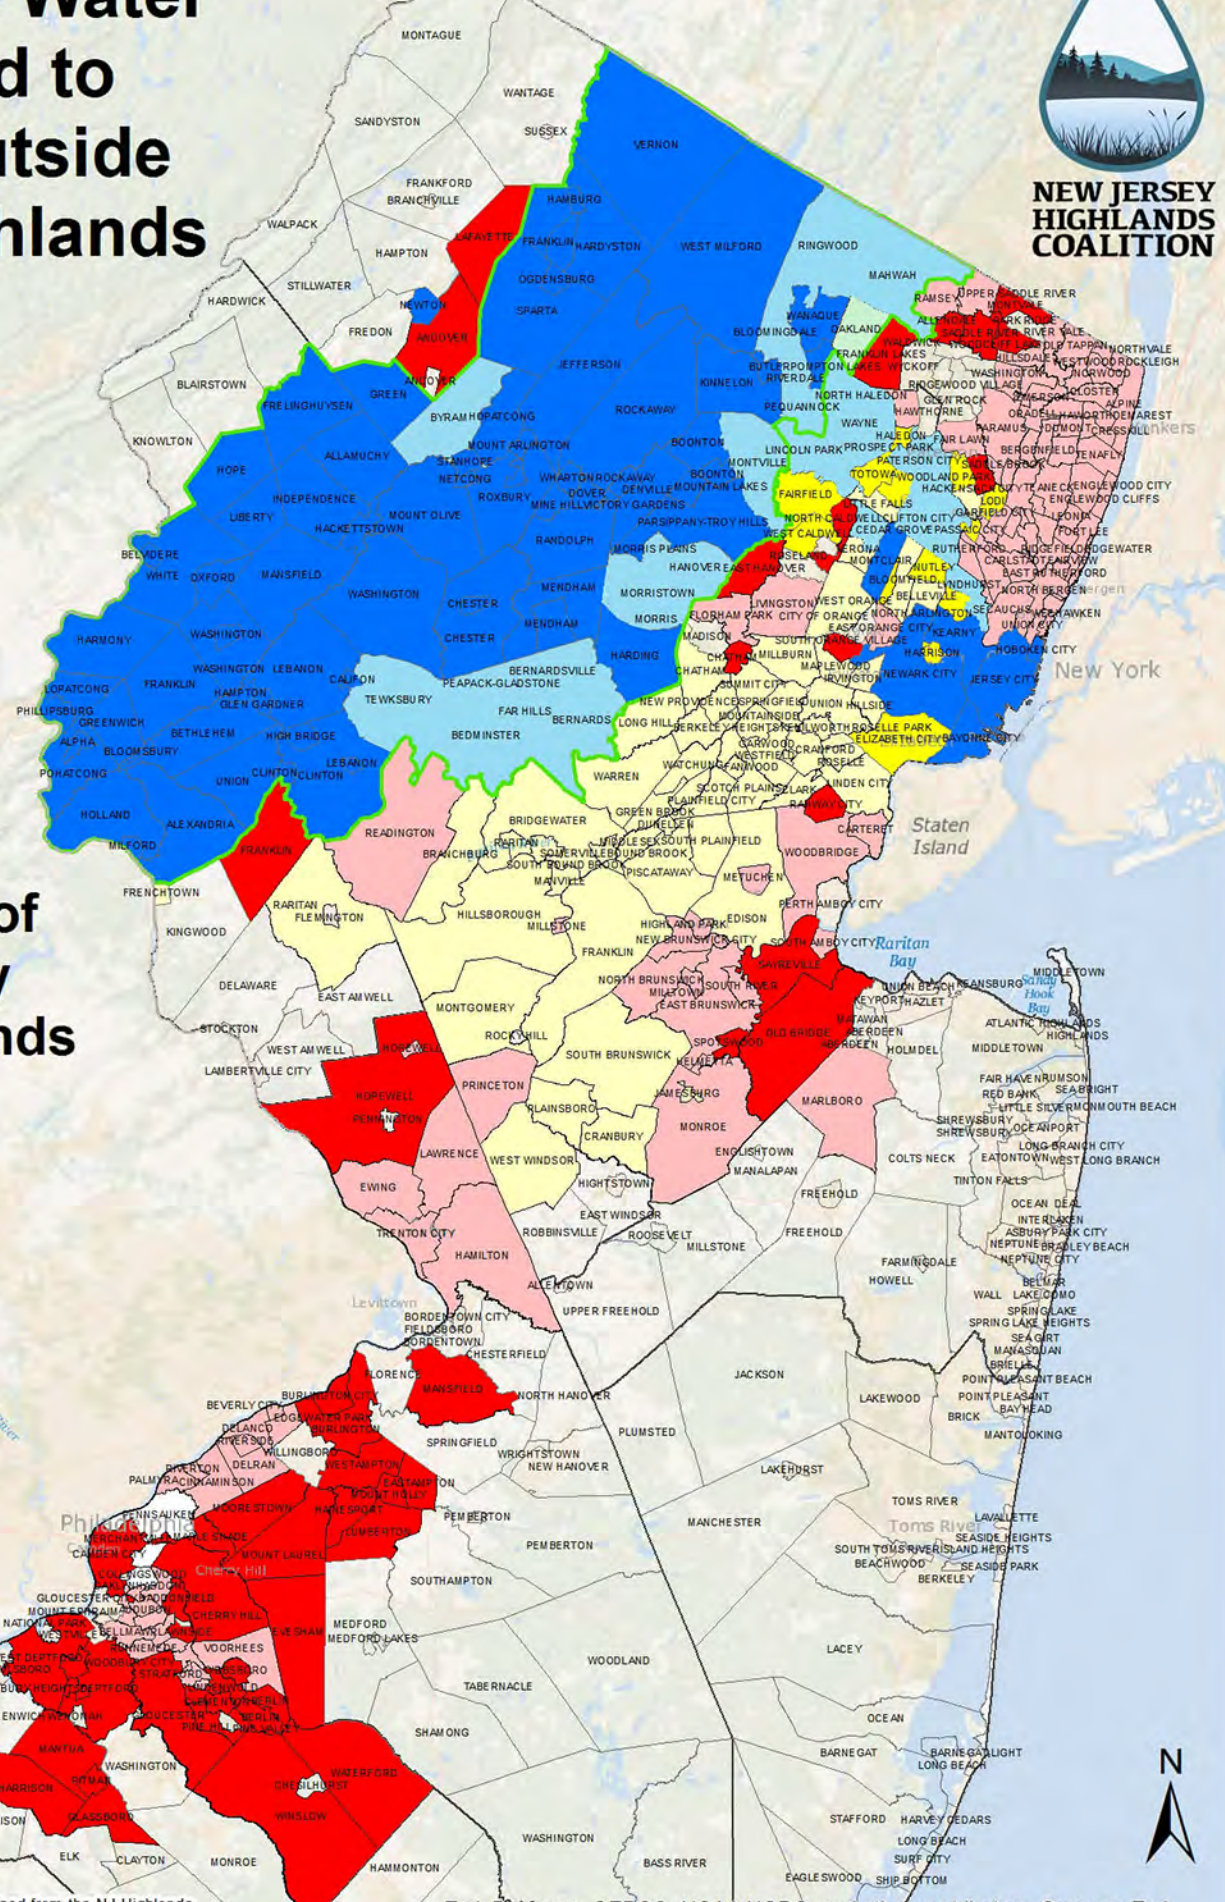

# Highlands Water Supplied to Areas Outside of the Highlands

**NEW JERSEY  
HIGHLANDS  
COALITION**

## Percentage of water supply from Highlands sources:

- NJ Highlands
- 0%
- >0% - 4%
- 5% - 24%
- 25% - 49%
- 50% - 74%
- 75% - 94%
- 95% - 100%

The data used to create this map was obtained from the NJ Highlands Council and NJDEP. The data is projected in the NAD\_1983 StatePlane\_New Jersey\_FIPS\_2900 Feet coordinate system. Created by the NJ Highlands Coalition.

Esri, DeLorme, GEBCO, NOAA NGDC, and other contributors, Sources: Esri, GEBCO, NOAA, National Geographic, DeLorme, HERE, Geonames.org, and other contributors